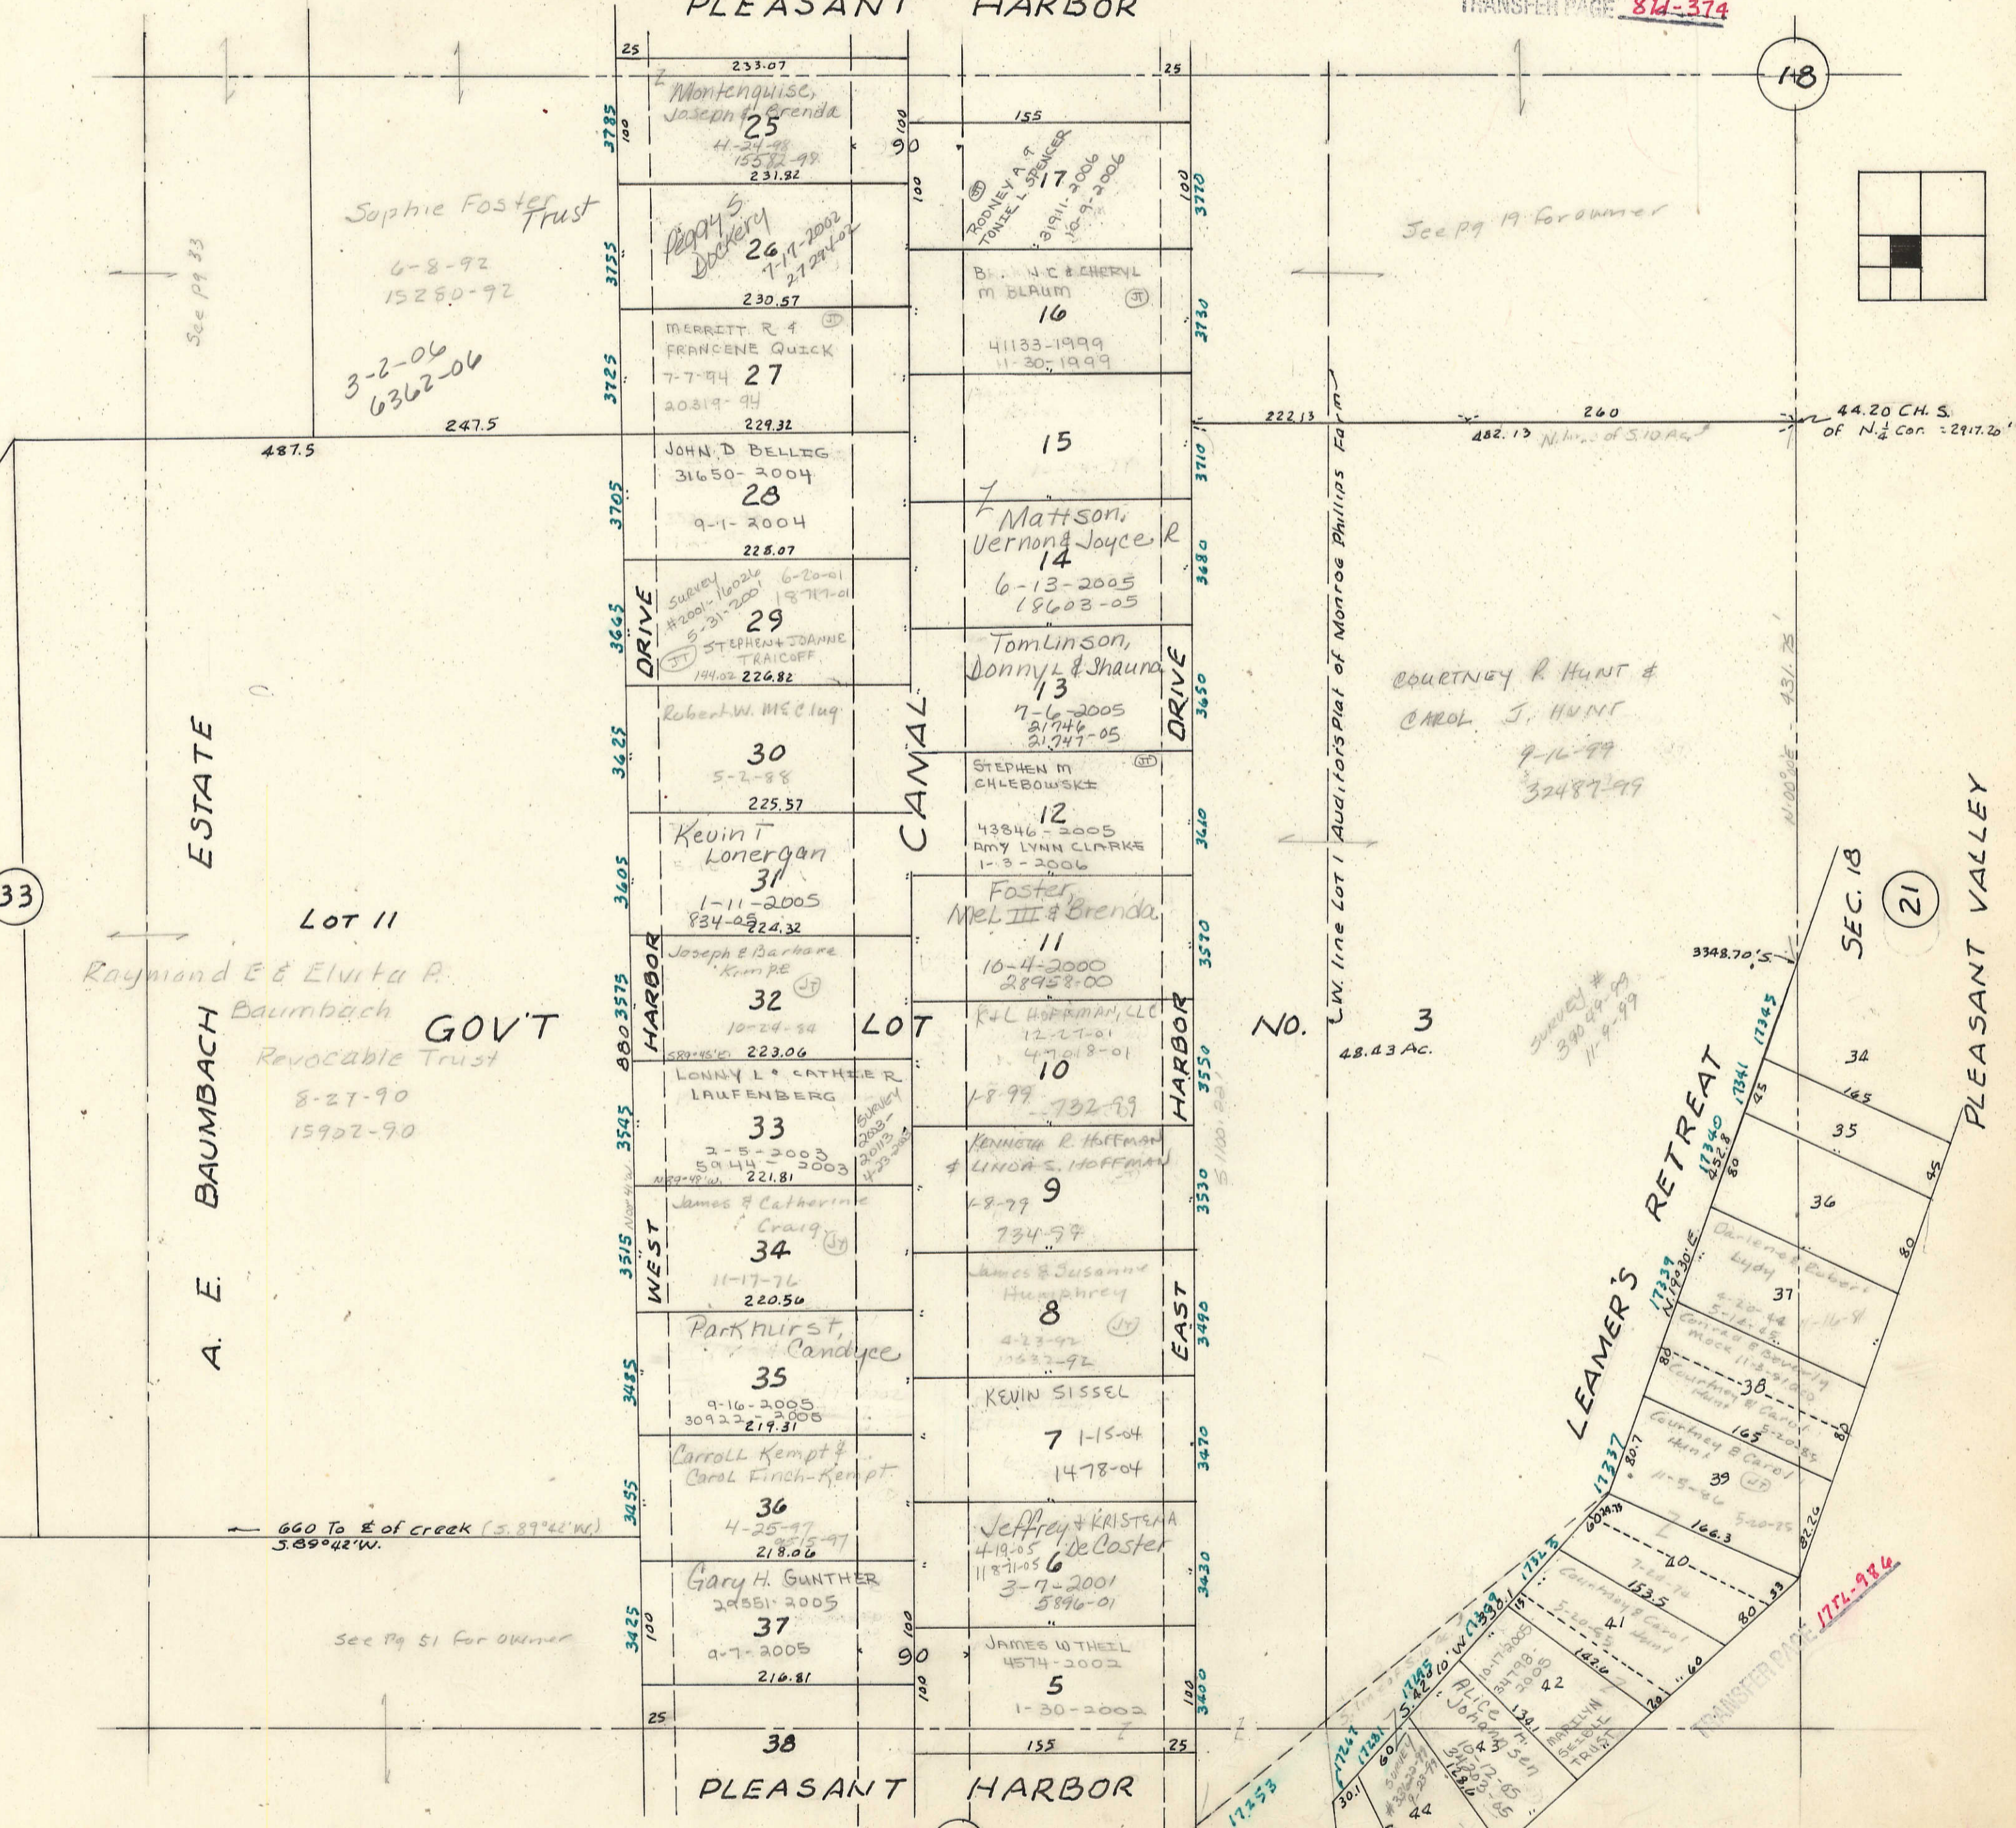

19

18

PLEASANT HARBOR

TRANSFER PAGE 814-374

33

21

ESTATE
A. E. BAUMBACH

LOT 11
Raymond E & Elvita R.
Baumbach
Revocable Trust
8-27-90
15902-90

Sophie Foster Trust
6-8-92
15280-92
3-2-06
6362-06
247.5

See Pg 19 for owner

COURTNEY R HUNT &
CAROL J. HUNT
9-16-99
32487-99

NO. 3
48.43 AC.

LEAMER'S RETREAT

Lots 1-30 TRANSFER PAGE 177L-1054

Lots 31-41 TRANSFER PAGE 177L-1055